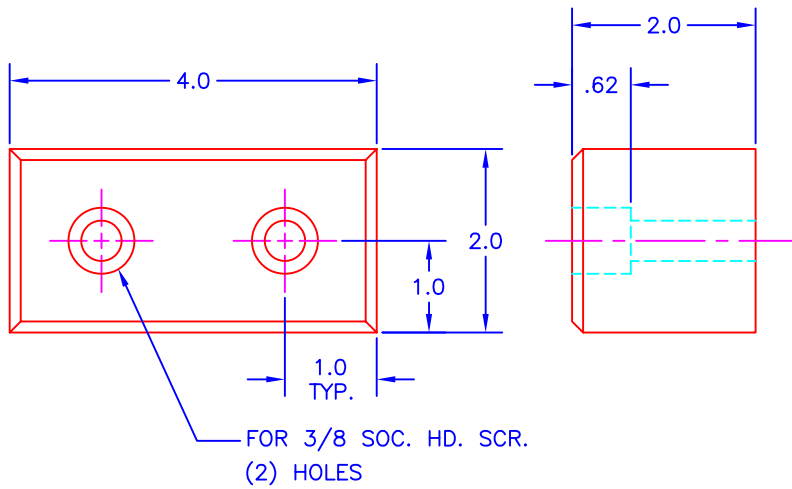

STOP BLOCKS

PRINTED COPY IS UNCONTROLLED

FOR 3/8 SOC. HD. SCR.

.12 GROOVE

JOLICO NO.	REF. NO.	A
J-28301	M-1040-1	1.50
J-28302	M-1040-2	2.00

JOLICO NO.	REF. NO.
J-28620	M-1420