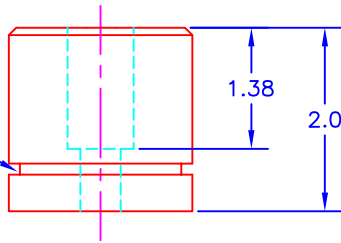

STOP BLOCKS

PRINTED COPY IS UNCONTROLLED

FOR 3/8 SOC. HD. SCR.

.12 GROOVE

JOLICO NO.	REF. NO.	A
J-28301	M-1040-1	1.50
J-28302	M-1040-2	2.00

JOLICO NO.	REF. NO.
J-28620	M-1420