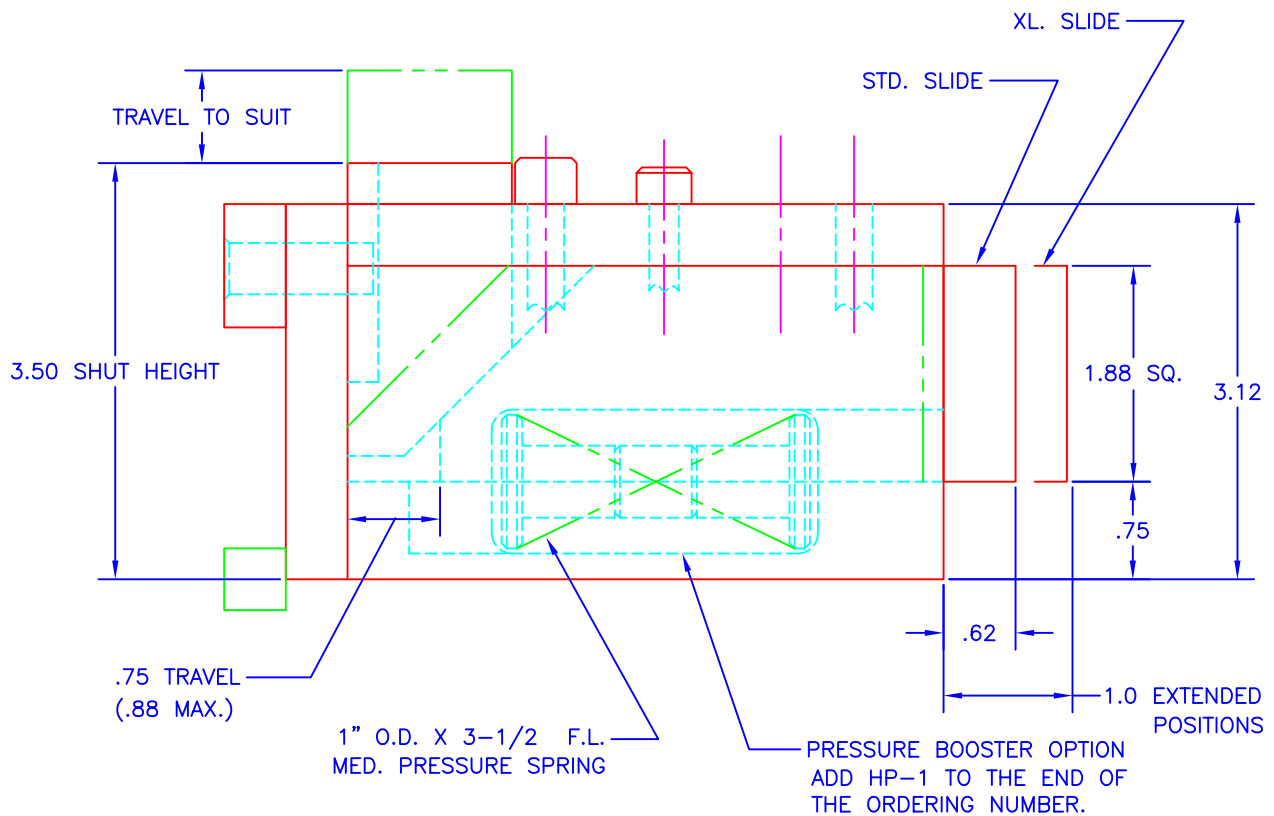

PRINTED COPY IS UNCONTROLLED

# SELF LUBE CAM SLIDE UNIT

● ADD THE SUFFIX (XL) TO THE END OF THE ORDERING NUMBER FOR LONGER SLIDE.

JOLICO NO.  
J-69801-A