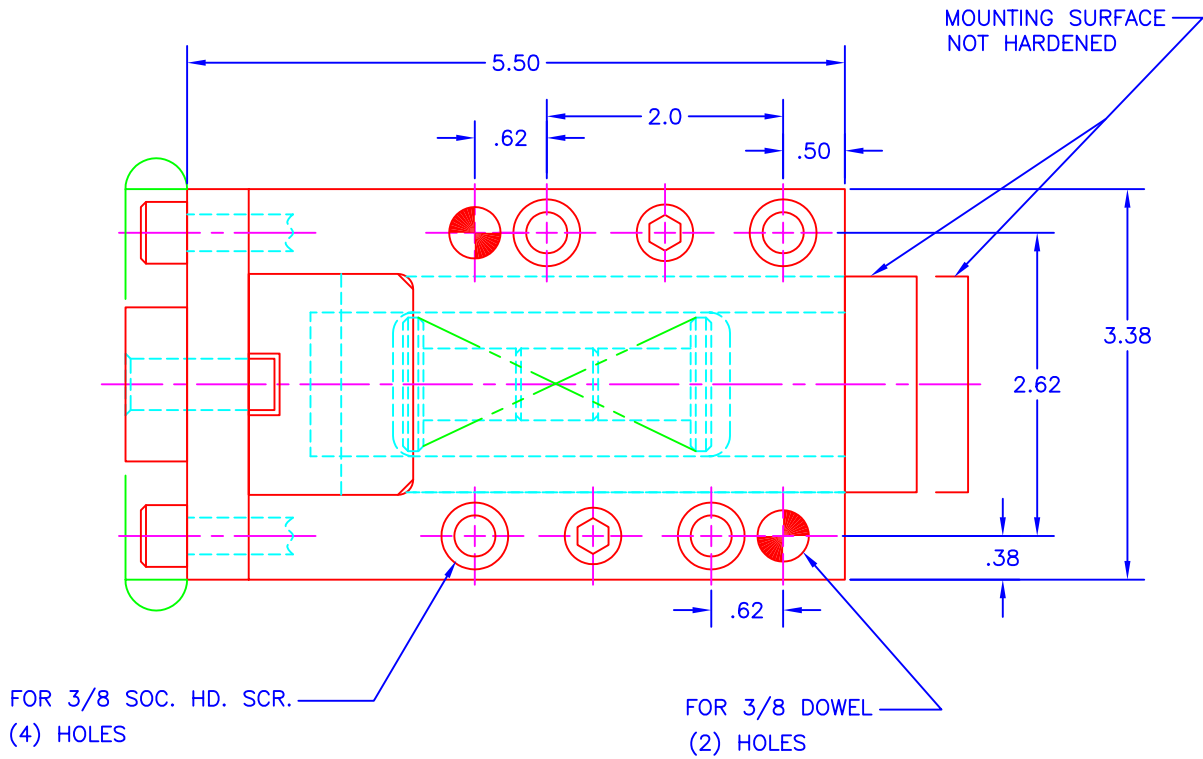

PRINTED COPY IS UNCONTROLLED

# SELF LUBE CAM SLIDE UNIT

● ADD THE SUFFIX (XL) TO THE END OF THE ORDERING NUMBER FOR LONGER SLIDE.

JOLICO NO.  
J-69801-A