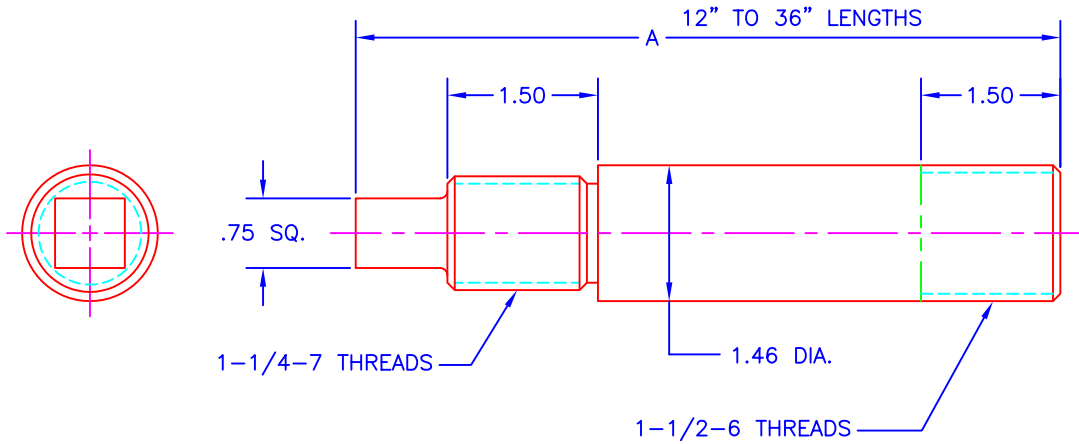

PRINTED COPY IS UNCONTROLLED

SAFETY STUDS

JOLICO NO.	REFERENCE
J-20134	CHEVY

JOLICO NO.	REF. NO.
J-20138	4S-1695

ORDERING EXAMPLE:
J-20145 - A14.25

STUD LENGTH

JOLICO NO.	REF. NO.
J-20145	DX7-22-1305