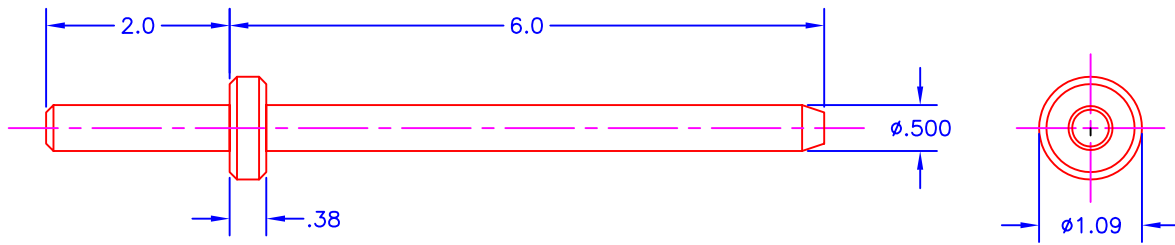

PLUNGER PINS AND RETAINER PINS

JOLICO NO.	REF. NO.
J-86865	M-1165

JOLICO NO.	REF. NO.
J-86866	M-1165-A

JOLICO NO.	REF. NO.	A	B	C	D
J-61940	62-M-1078-4	4.44	1.25	2.38	.91
J-61941	62-M-1078-5	5.44	1.25	2.38	.91
J-61942	62-M-1078-6	5.44	2.00	2.88	1.22