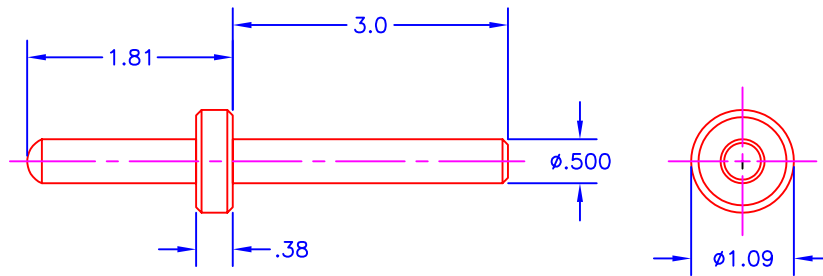

PLUNGER PINS AND RETAINER PINS

JOLICO NO.	REF. NO.
J-86865	M-1165

JOLICO NO.	REF. NO.
J-86866	M-1165-A

JOLICO NO.	REF. NO.	A	B	C	D
J-61940	62-M-1078-4	4.44	1.25	2.38	.91
J-61941	62-M-1078-5	5.44	1.25	2.38	.91
J-61942	62-M-1078-6	5.44	2.00	2.88	1.22