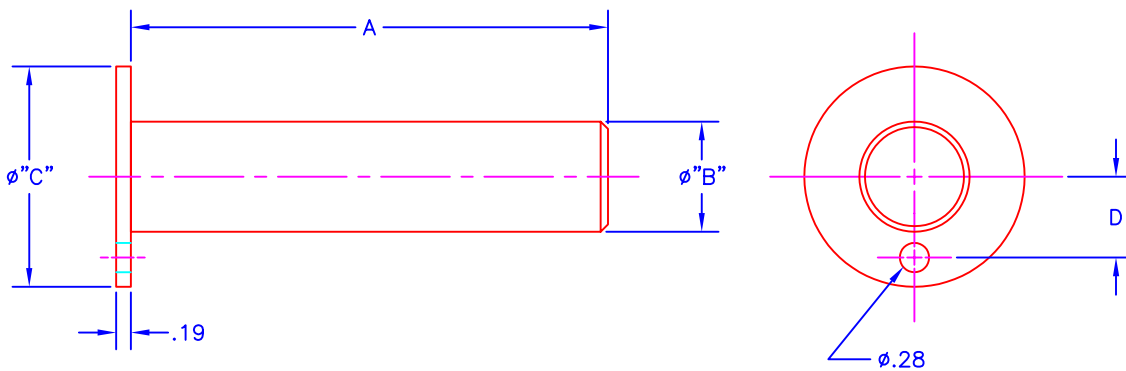

PLUNGER PINS AND RETAINER PINS

JOLICO NO.	REF. NO.
J-86865	M-1165

JOLICO NO.	REF. NO.
J-86866	M-1165-A

JOLICO NO.	REF. NO.	A	B	C	D
J-61940	62-M-1078-4	4.44	1.25	2.38	.91
J-61941	62-M-1078-5	5.44	1.25	2.38	.91
J-61942	62-M-1078-6	5.44	2.00	2.88	1.22