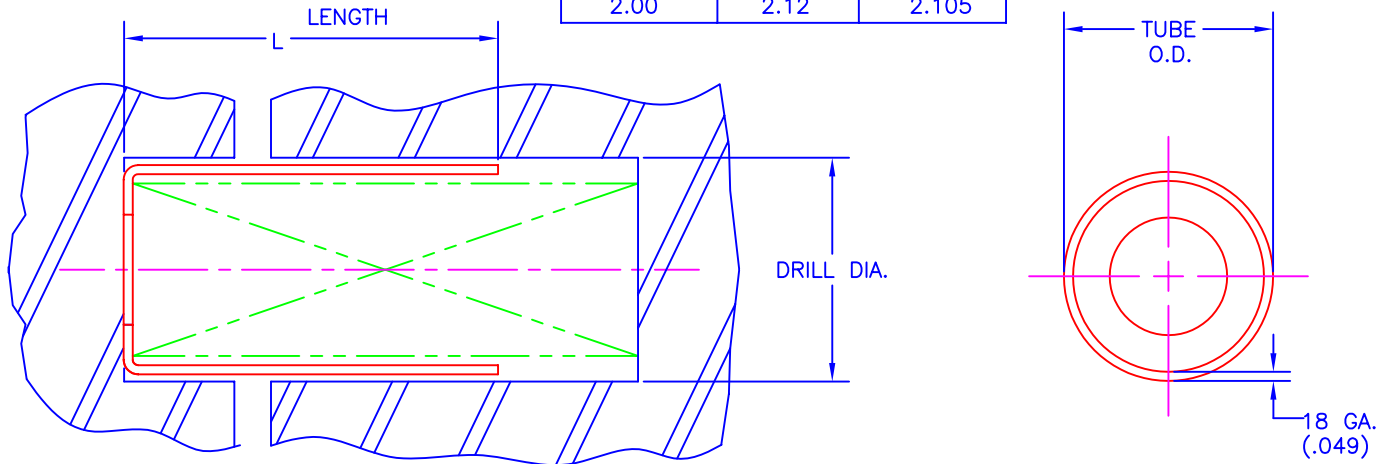

SPRING CANS AND GUARDS

PRINTED COPY IS UNCONTROLLED

SPRING CANS AND GUARDS ARE USED FOR CONTAINING SPRINGS IN DIES, TOOLS, MACHINERY, ETC. AND SAFETY PRECAUTIONS IN CASE OF SPRING BREAKAGE.

SPRING O.D.	DRILL DIA.	TUBE O.D.
0.75	0.88	0.855
1.00	1.12	1.105
1.25	1.38	1.355
1.50	1.62	1.605
2.00	2.12	2.105