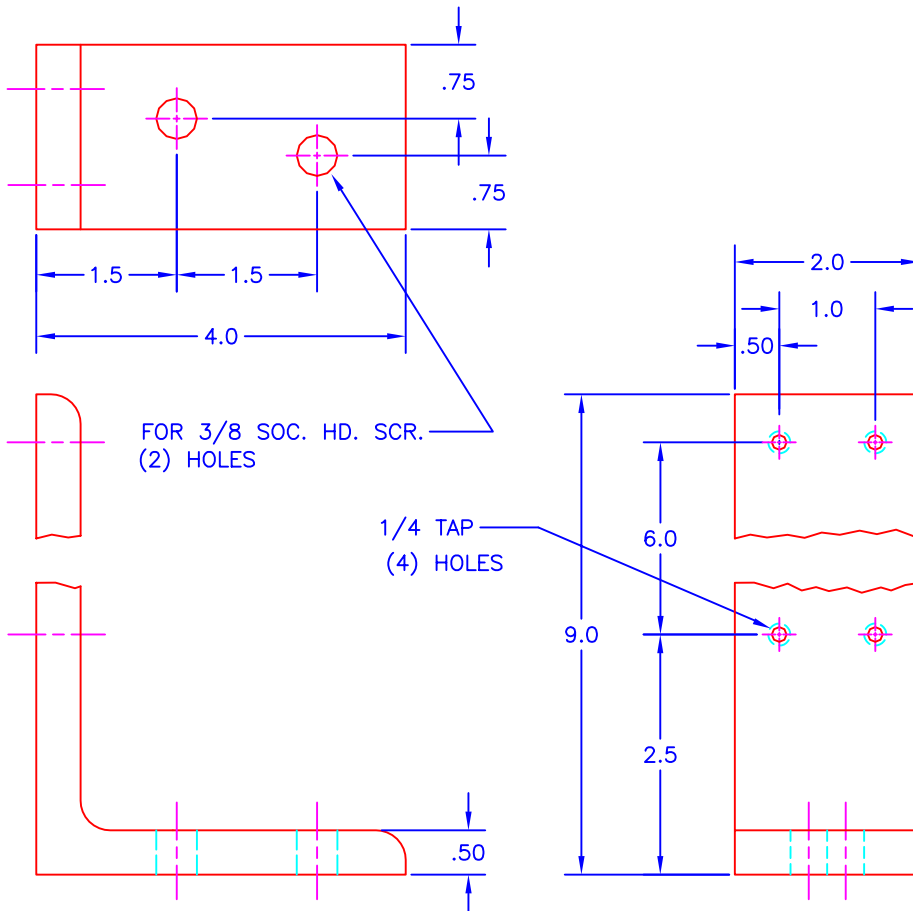

# SENSOR PLATE

JOLICO NO.	REF. NO.
J-87041	DX18-16-1301

## MOUNTING BRACKET

JOLICO NO.	REF. NO.
J-87042	DX18-16-1401