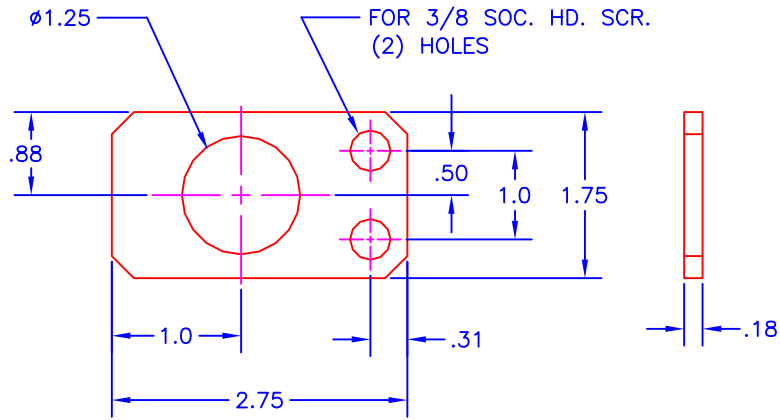

# SENSOR PLATE

JOLICO NO.	REF. NO.
J-87041	DX18-16-1301

## MOUNTING BRACKET

JOLICO NO.	REF. NO.
J-87042	DX18-16-1401