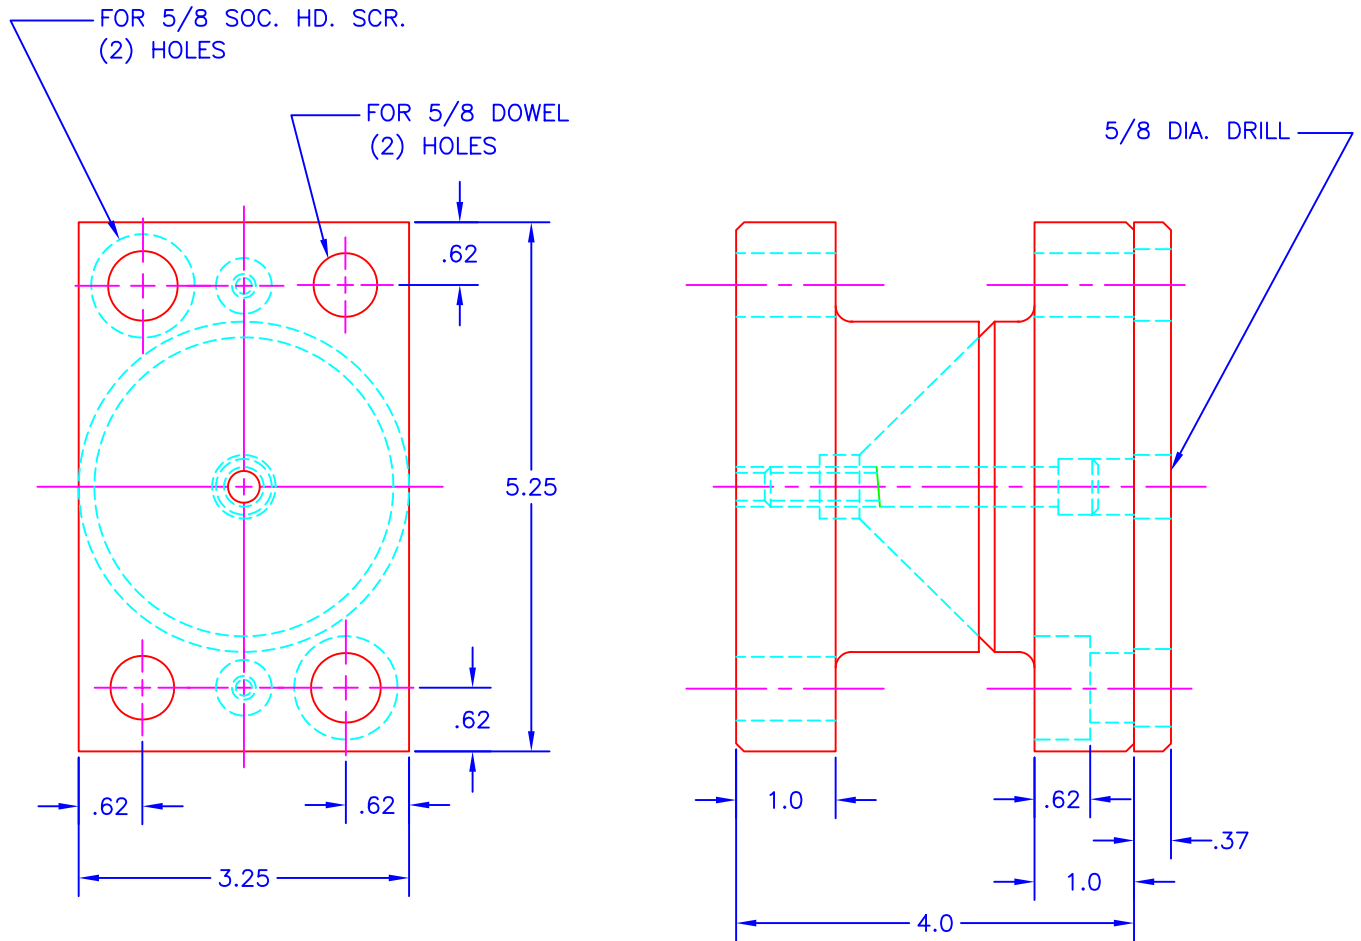

# GUIDE POST RETAINER

JOLICO NO.	REF. NO.
J-23201	DX12-14-0802

# CONE LOCATOR

JOLICO NO.	REF. NO.
J-23200	DX7-16-0601