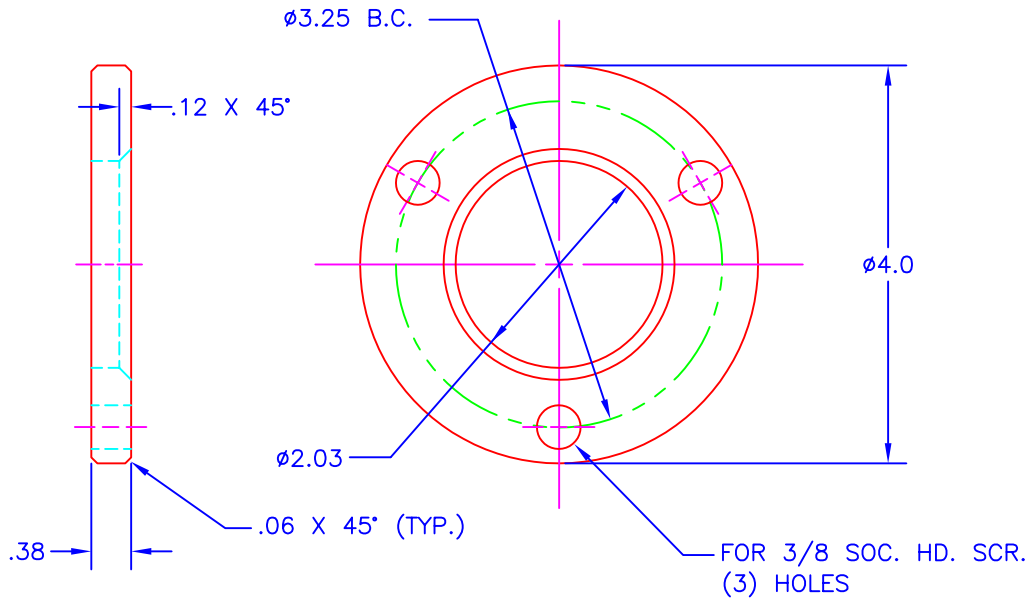

# GUIDE POST RETAINER

JOLICO NO.	REF. NO.
J-23201	DX12-14-0802

# CONE LOCATOR

JOLICO NO.	REF. NO.
J-23200	DX7-16-0601