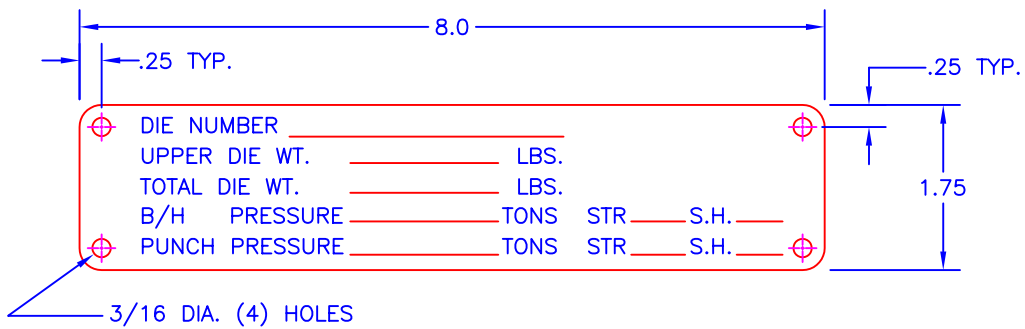

IDENTIFICATION AND DATA PLATES

PRINTED COPY IS UNCONTROLLED

PLATE THICKNESS .09

JOLICO NO.
J-13001

PLATE THICKNESS .09

JOLICO NO.
J-13099

PLATE THICKNESS .09

JOLICO NO.	REF. NO.
J-13009	06340988