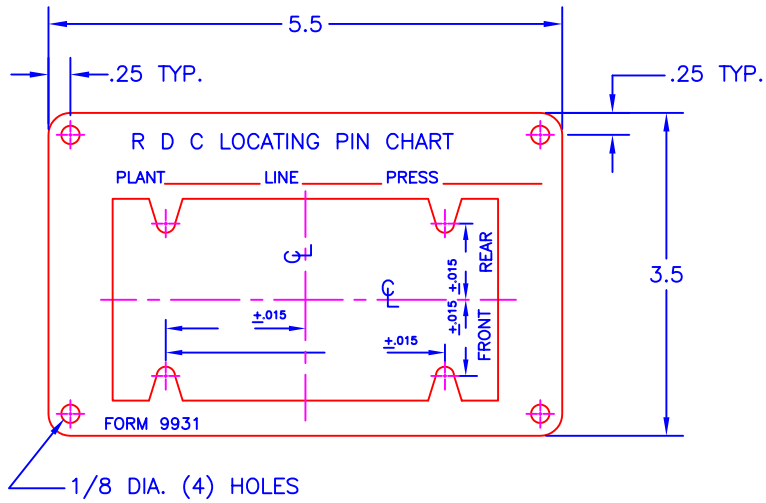

# MISCELLANEOUS PLATES

PRINTED COPY IS UNCONTROLLED

PLATE THICKNESS .09

JOLICO NO.	REF. NO.
J-13013	06958045

PLATE THICKNESS .09

JOLICO NO.	REF. NO.
J-13017	BUDD