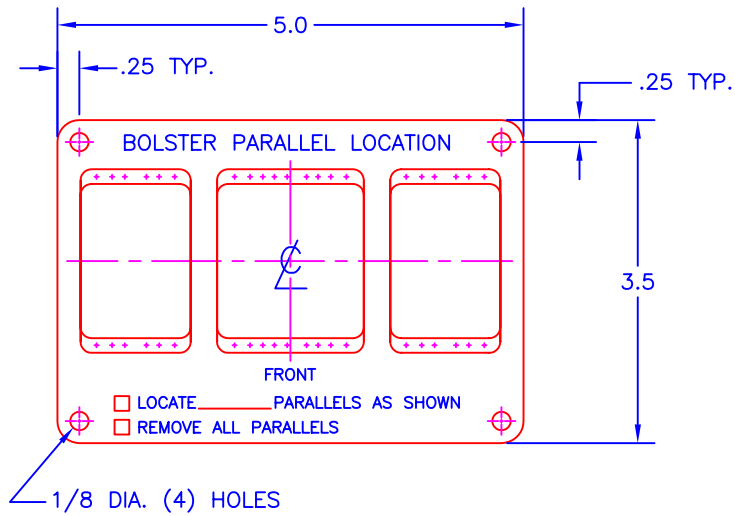

# MISCELLANEOUS PLATES

PRINTED COPY IS UNCONTROLLED

PLATE THICKNESS .09

JOLICO NO.	REF. NO.
J-13013	06958045

PLATE THICKNESS .09

JOLICO NO.	REF. NO.
J-13017	BUDD