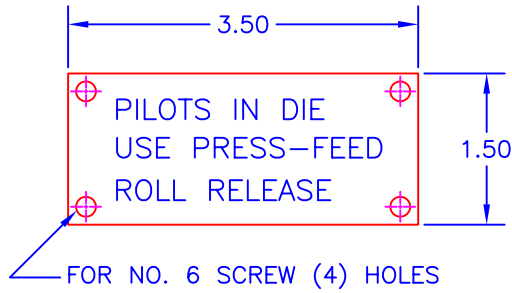

PLATE THICKNESS .06

JOLICO NO.	REF. NO.
J-13198	I. P. 198

PLATE THICKNESS .06

JOLICO NO.	REF. NO.
J-13199	I. P. 199

PLATE THICKNESS .06

JOLICO NO.	REF. NO.
J-13191	I. P. 201

PLATE THICKNESS .06

JOLICO NO.	REF. NO.
J-13080	I. P. 180