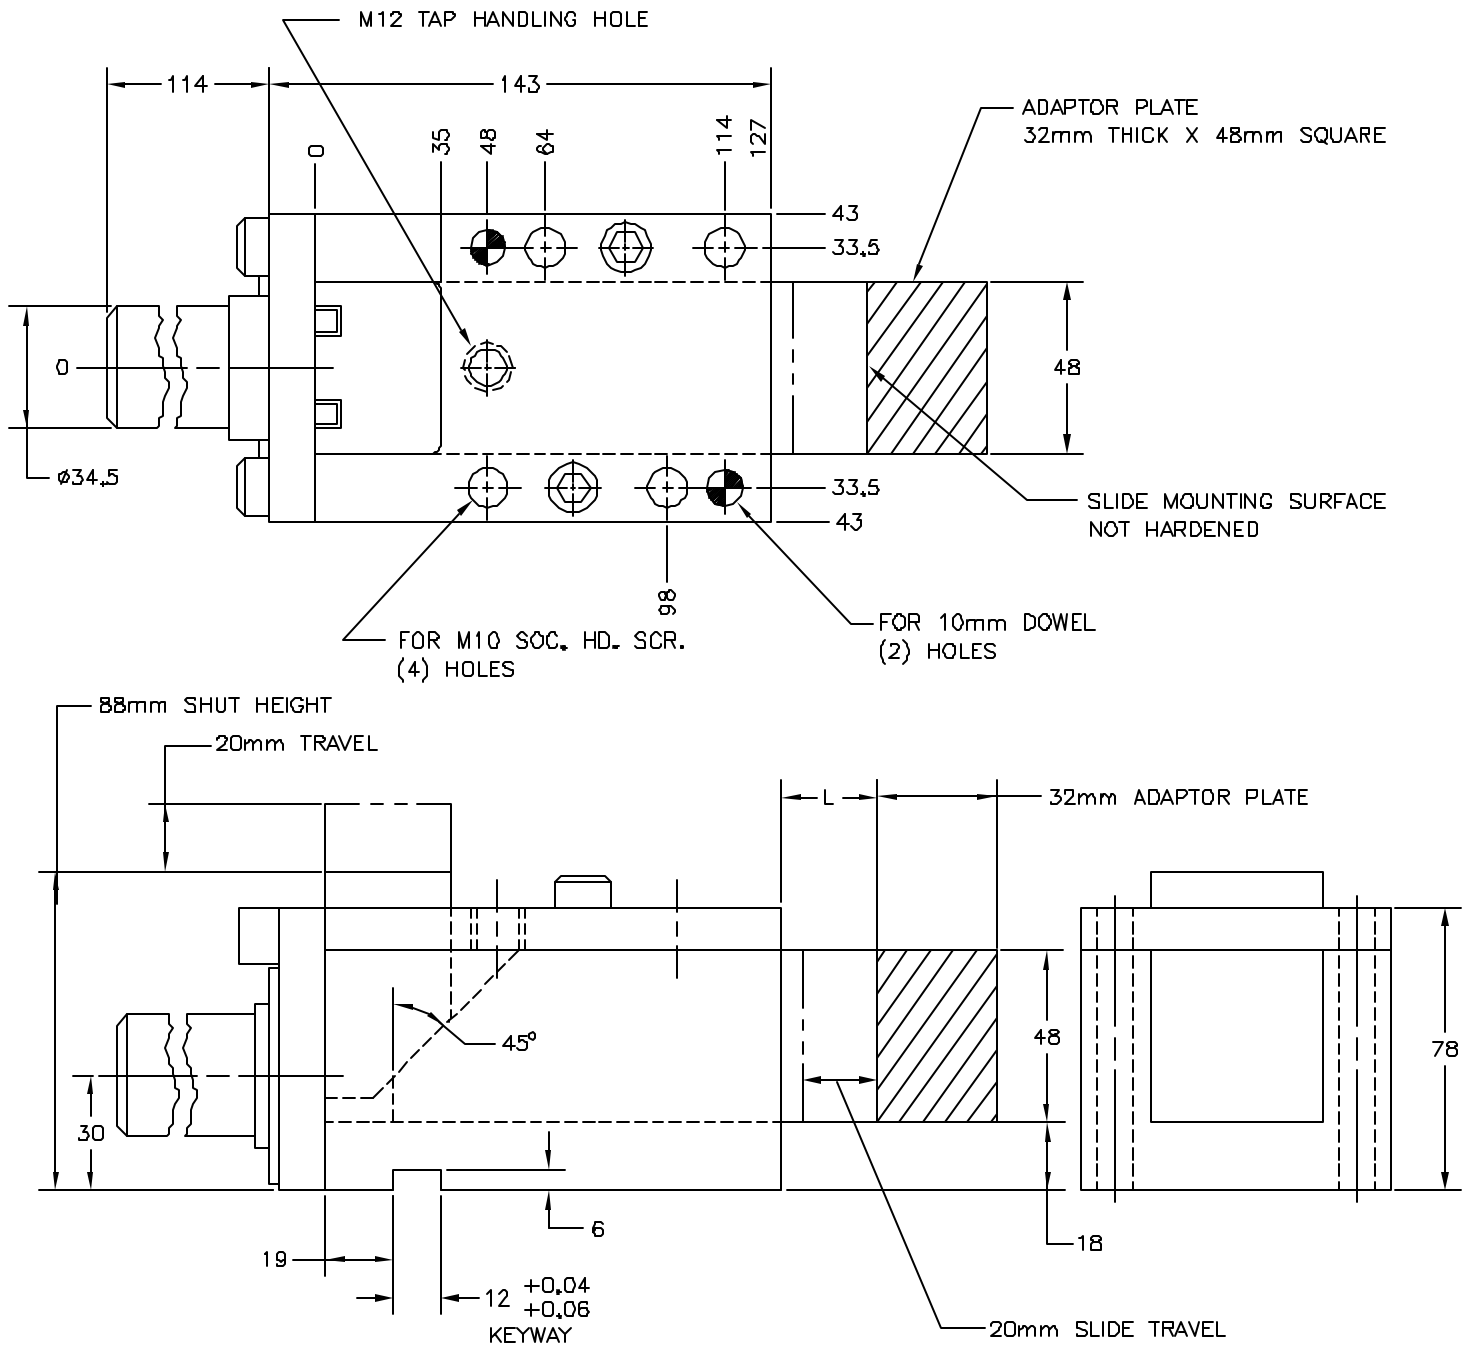

SELF LUBE BOX CAM SLIDE UNIT

● MAX. TONNAGE 10 TONS.

- SELF LUBE CAM UNIT IS SUPPLIED WITH:
- (4) M10 X 100mm LG. SOC. HD. SCR.
 - (2) $\phi 10$ X 40mm LONG PULL DOWEL
 - (1) 12 X 12 X 50mm LONG KEY
 - (1) 32mm THICK X 48mm SQUARE ADAPTOR PLATE

JOLICO NO.	FORD REF. NO.	L
J-669801	WDX7-80-6101	6
J-669801-L	WDX7-80-6102	26

NOTE:
FOR CAM SLIDE UNIT WITHOUT THE ADAPTOR PLATE ADD THE SUFFIX (N) TO THE END OF THE ORDERING NUMBER.