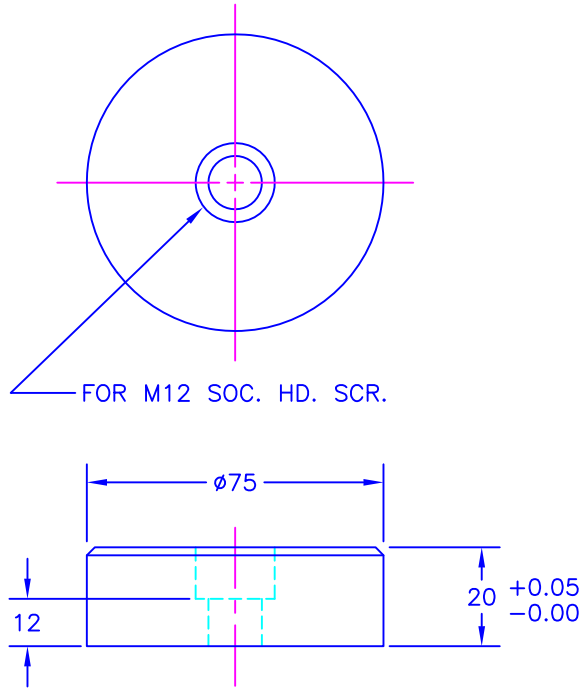

BOTTOMING BLOCK

PRINTED COPY IS
UNCONTROLLED

JOLICO NO.	GMGDS REF. NUMBER
J-228395	90.30.70